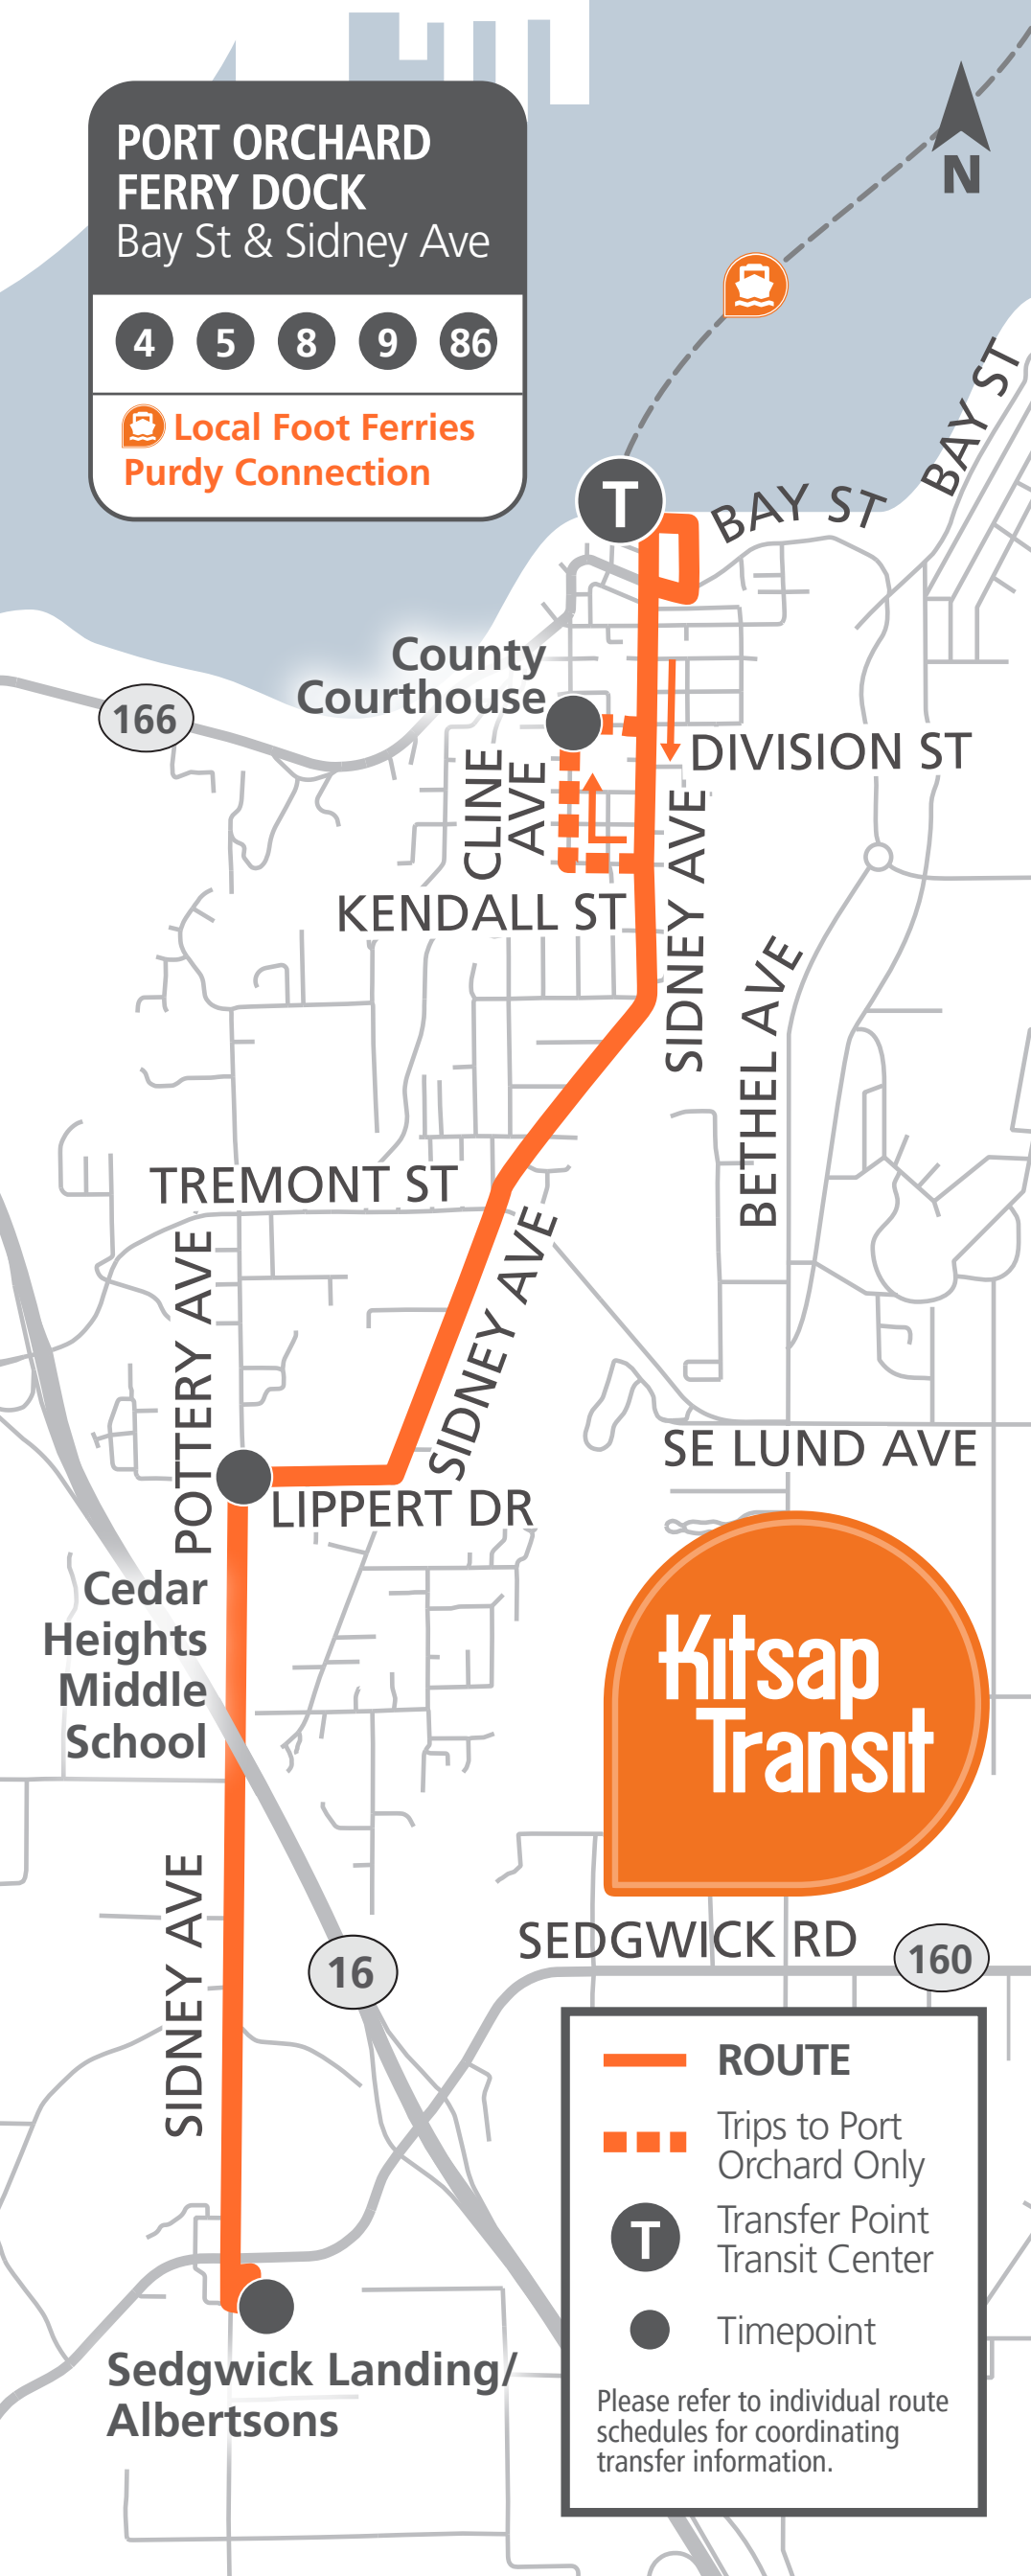

# PORT ORCHARD FERRY DOCK

Bay St & Sidney Ave

4 5 8 9 86

 Local Foot Ferries  
Purdy Connection

**ROUTE**

-  ROUTE
-  Trips to Port Orchard Only
-  Transfer Point Transit Center
-  Timepoint

Please refer to individual route schedules for coordinating transfer information.