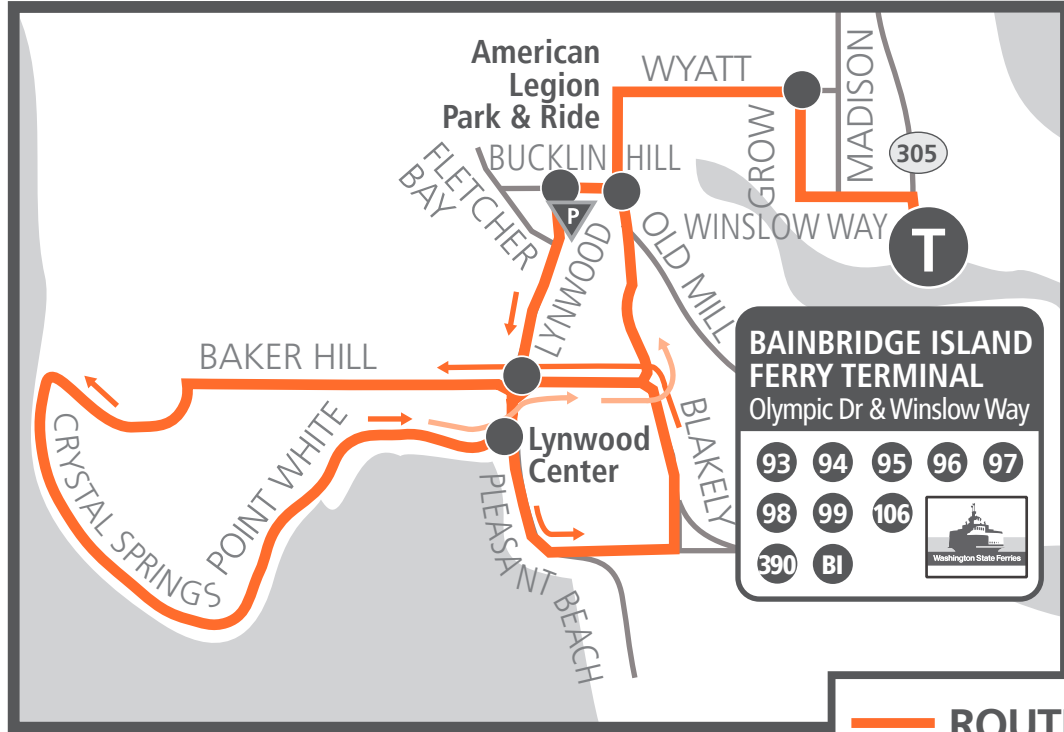

#97 Crystal Springs

AM trips arriving at Bainbridge Terminal
Terminal at 5:10 AM and 8:30 AM

#97 Crystal Springs

AM trips arriving at Bainbridge Terminal
at 6:10 AM, 6:50 AM and 7:45 AM. All PM trips.

— **ROUTE**
● Timepoint

T Transfer Point
Transit Center

P Park & Ride

Please refer to individual route schedules for coordinating transfer information.