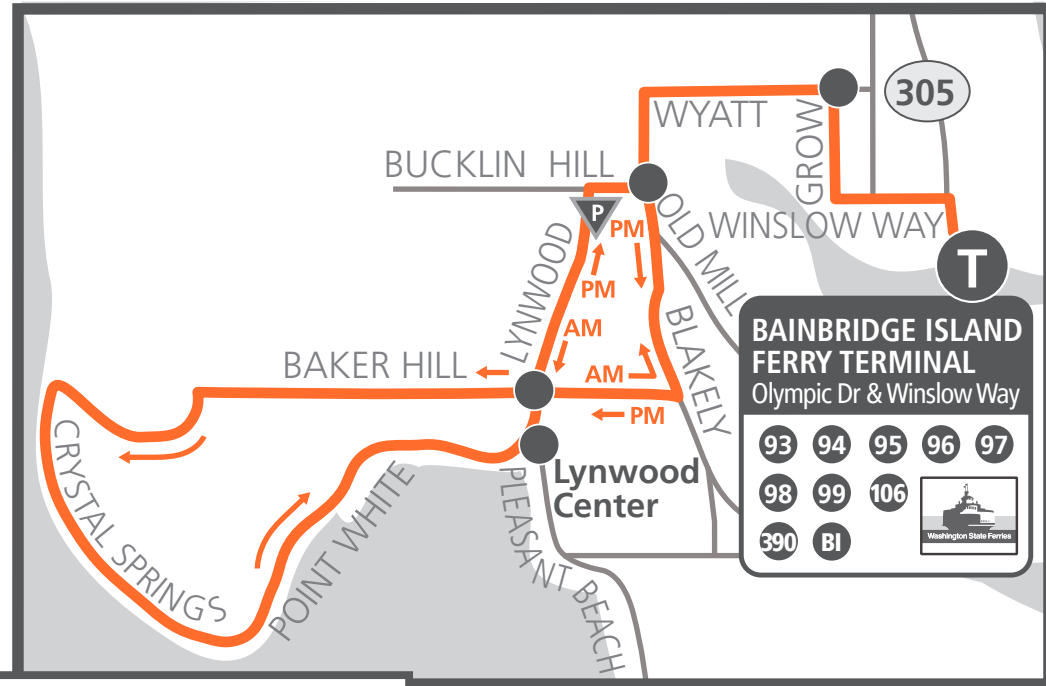

#97 Crystal Springs

AM trips arriving at Bainbridge Terminal
Terminal at 5:10 AM and 8:30 AM

#97 Crystal Springs

AM trips arriving at Bainbridge Terminal
at 6:10 AM, 6:50 AM and 7:45 AM. All PM trips.

— **ROUTE**
● Timepoint

T Transfer Point
Transit Center

P Park & Ride

Please refer to individual route schedules for coordinating transfer information.