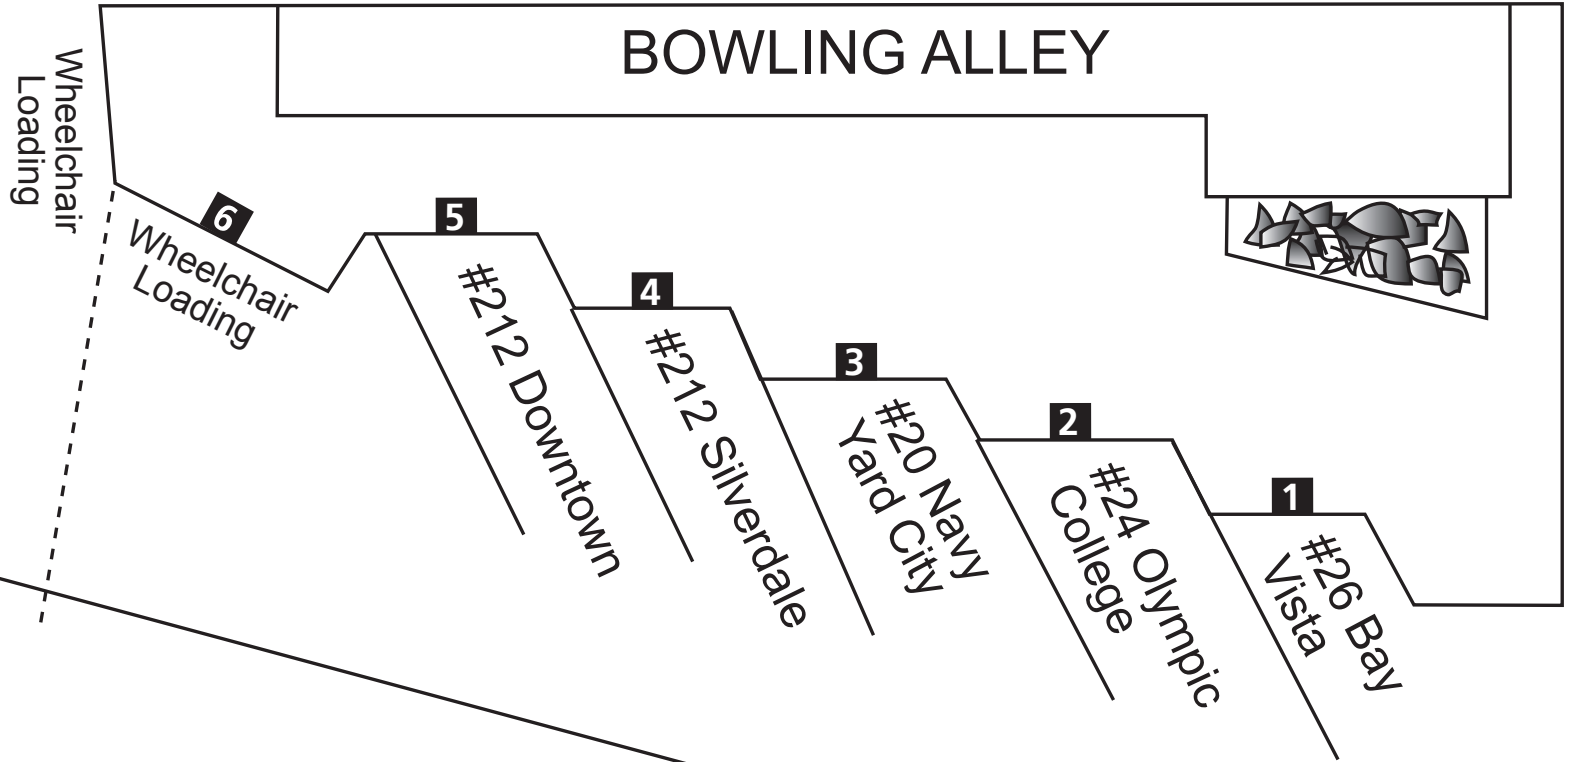

West Bremerton Transfer Center

Tacoma
Screw

3/20/2019