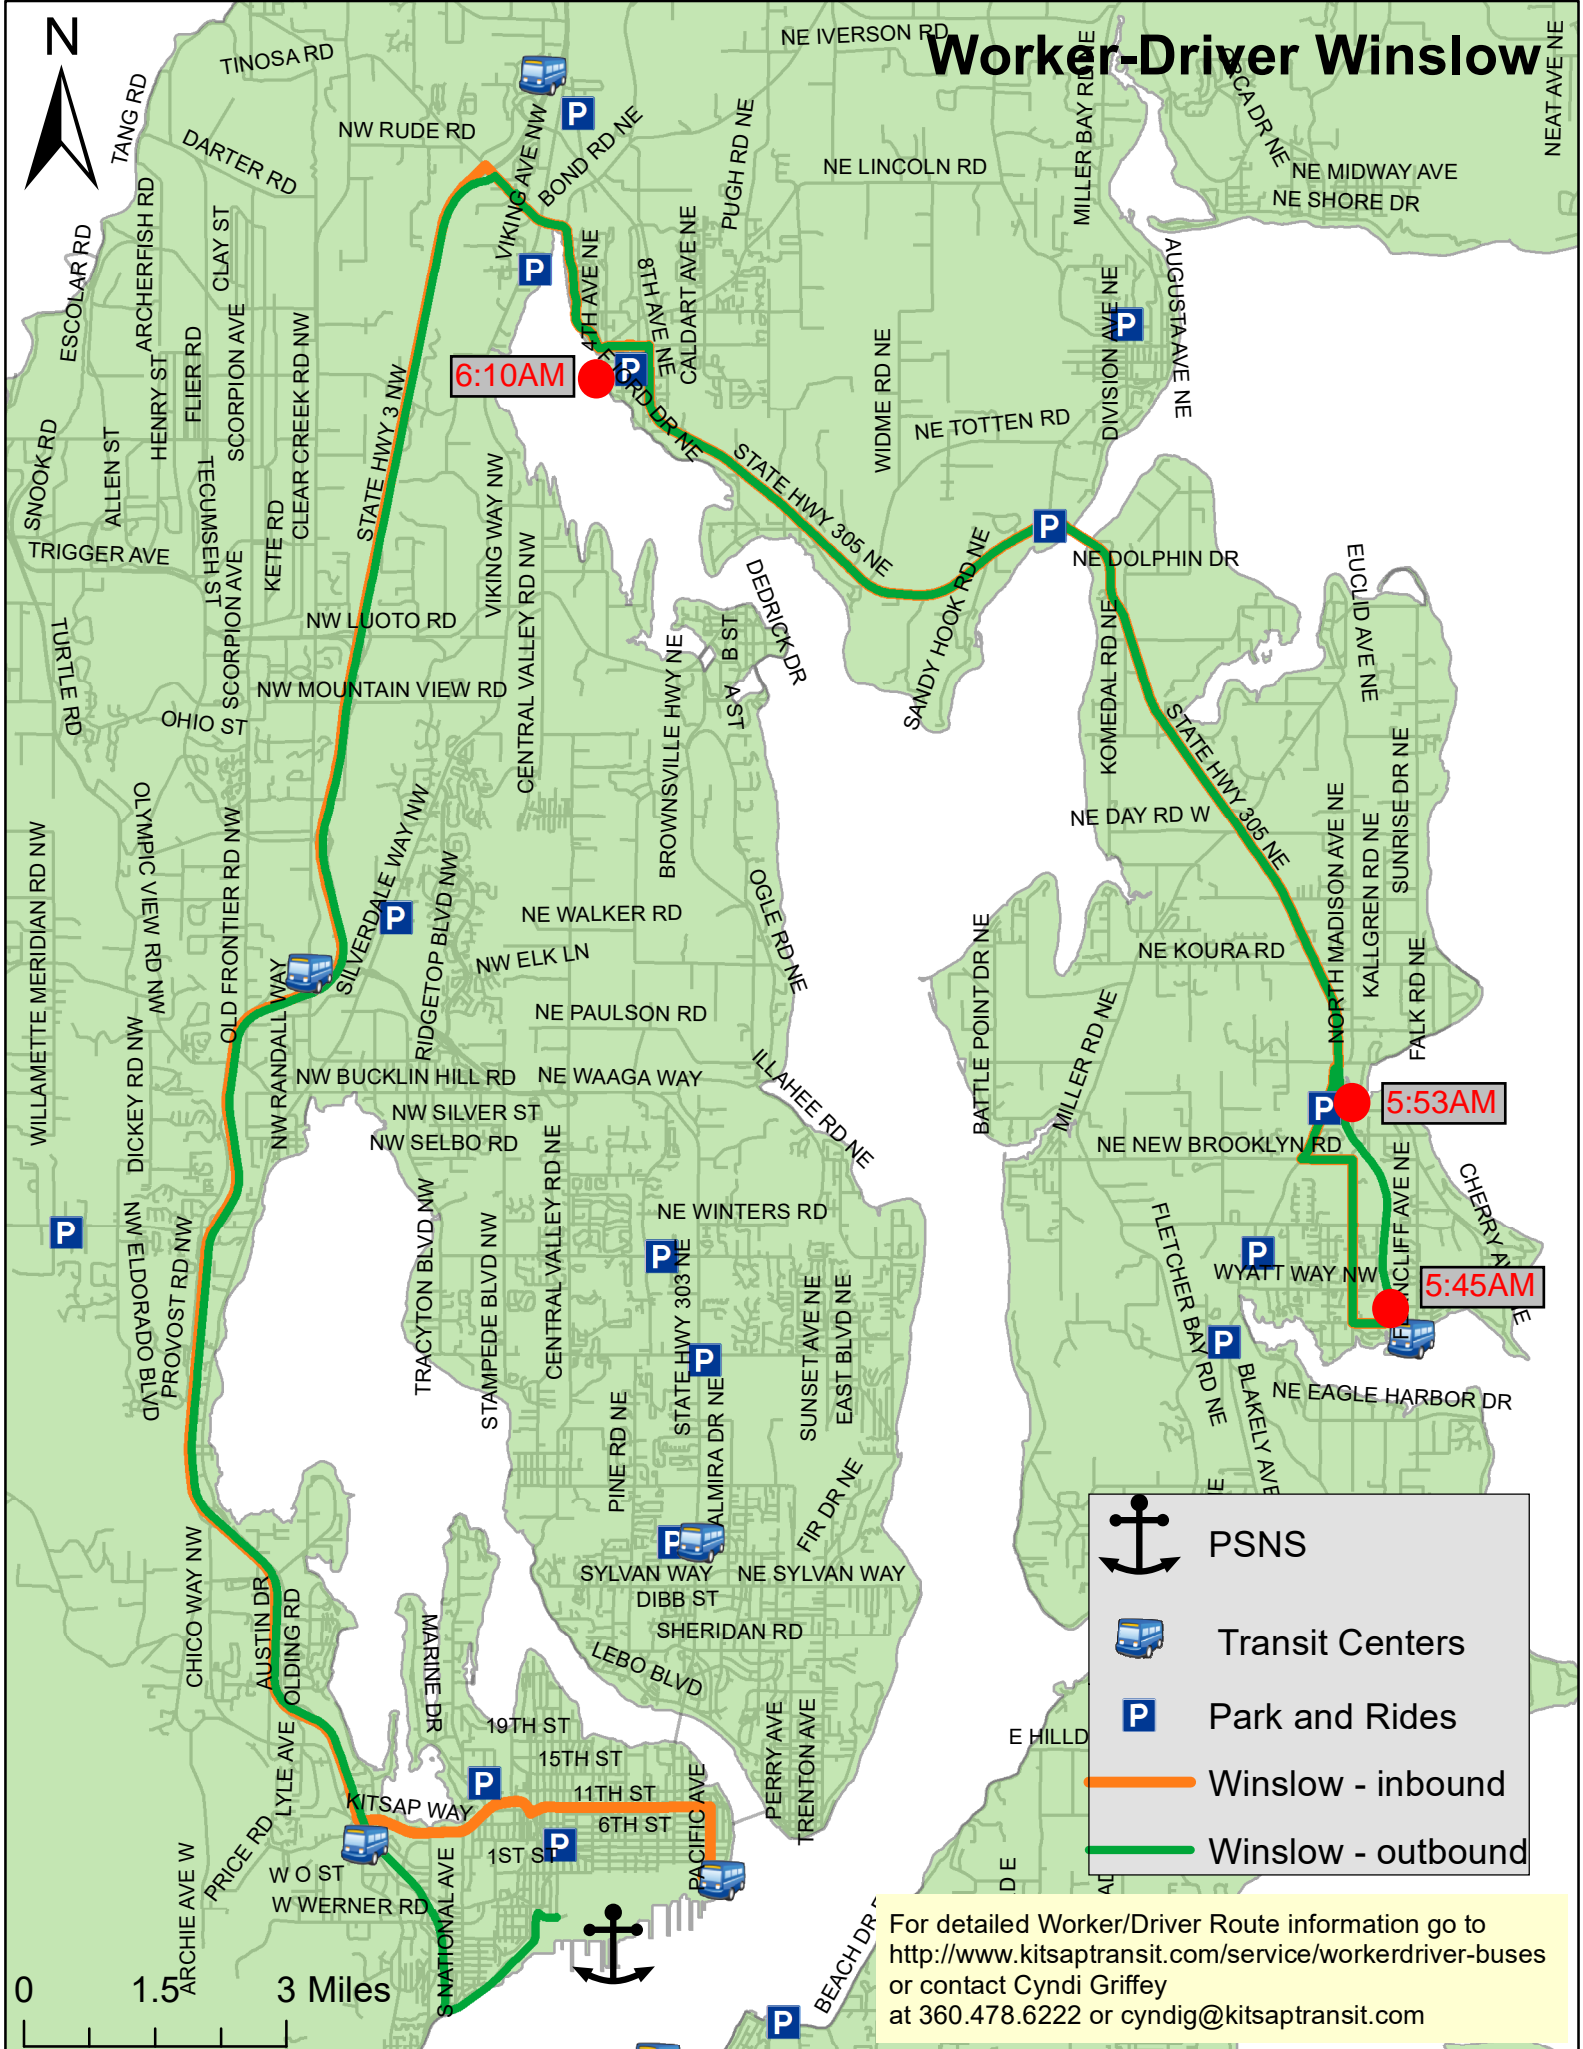

Worker-Driver Winslow

6:10AM

5:53AM

5:45AM

-  PSNS
-  Transit Centers
-  Park and Rides
-  Winslow - inbound
-  Winslow - outbound

For detailed Worker/Driver Route information go to <http://www.kitsaptransit.com/service/workerdriver-buses> or contact Cyndi Griffey at 360.478.6222 or cyndig@kitsaptransit.com